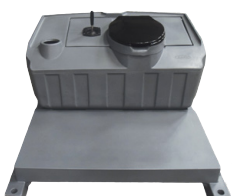

Specifications

Dimensions (HxWxD): 2.33 m x 1.12 m x 1.22 m
 Weight: 75 kg
 Standard tank volume: 265 L

Colours

Standard

Specialty

FREE

with **12 000** ROI points
 (without flushing system)
 with **20 000** ROI points
 (with Flip Top flushing system)

Flushing Systems

BASIC FLUSH KIT

Recirculating flushing system (hand or foot pump)

FLIP TOP

Recirculating flushing system (hand or foot pump)

SWISH TANK

Recirculating flushing system with flapper (hand or foot pump)

Handwash and Additional Options

Slimmate
 Capacity: 38 L
 Number of uses: 186

Slimmate Forearm
 Capacity: 38 L
 Number of uses: 186

Grid Floor
 (also available in foot flush version)

Kit to lift the Tufway
 with a full tank