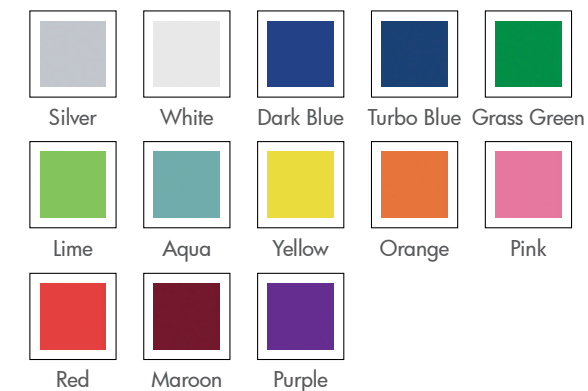

## Color

Blue

## Color

Blue

Green

Gray

Sand

## Specialty Colors

Silver

White

Dark Blue

Turbo Blue

Grass Green

Lime

Aqua

Yellow

Orange

Pink

Red

Maroon

Purple