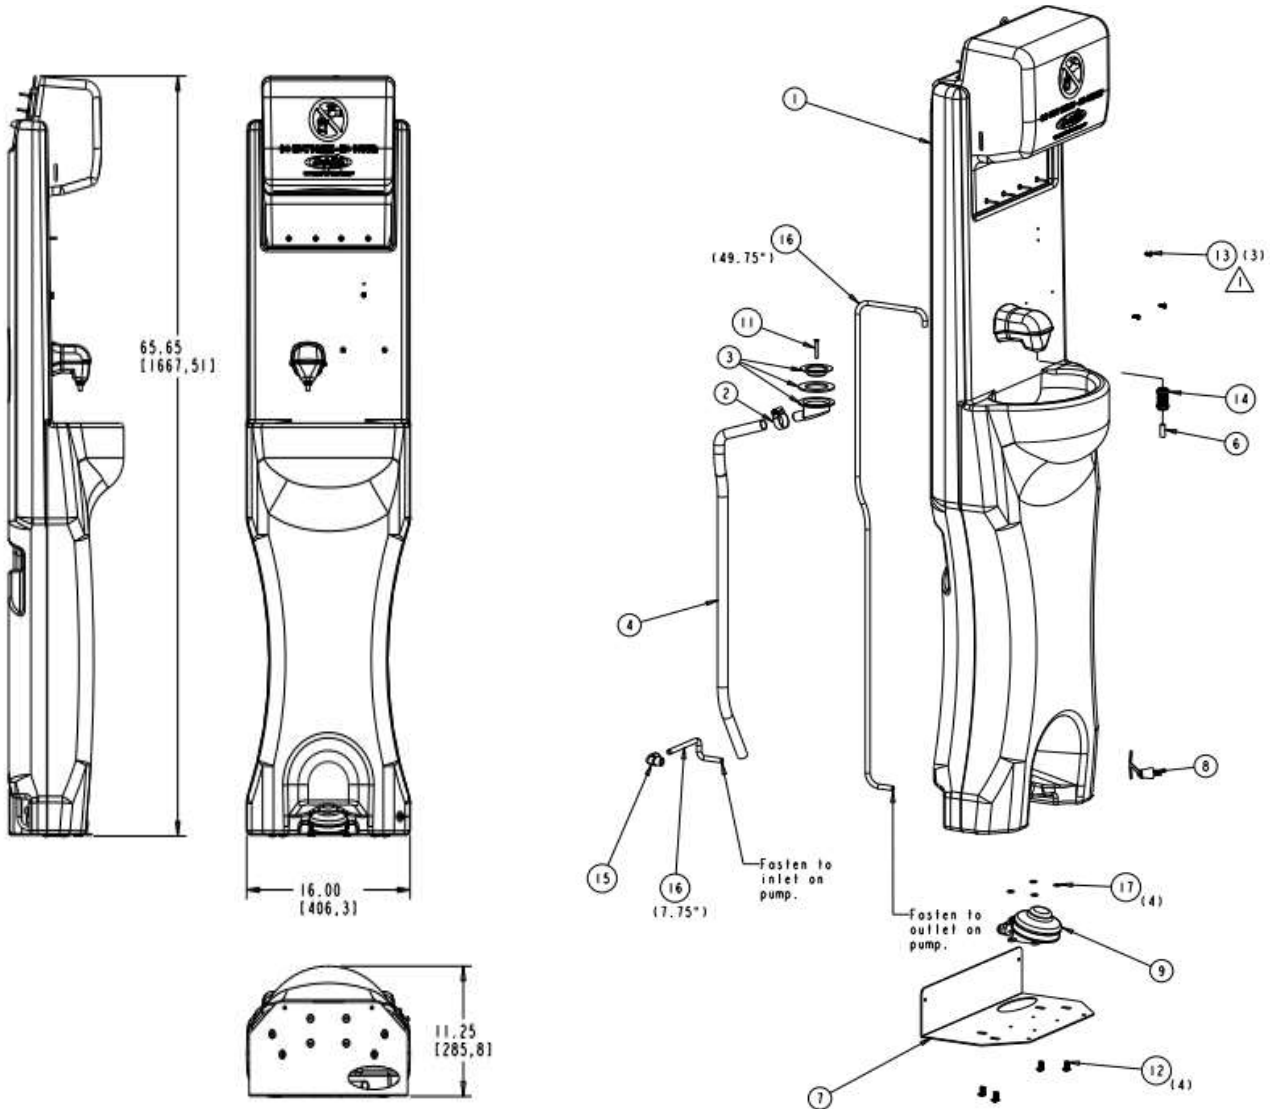

HANDWASH – AGWASH

HANDWASH - AGWASH

REV G ITEM #	PART#	QTY PER UNIT	DESCRIPTION	PRICE EACH
	40082	1	HANDWASH- AGWASH	CALL
1	22396	1	BODY/PARTS ASSEMBLY- AGWASH	NOT SALEABLE
2	12588	1	CLAMP- WORMDRIVE #12	
3	21460	1	DRAIN- AGWASH	
4	16392	37.5"	HOSE- 3/4 LOW PRESSURE	
5	21462	1	INSTRUCTION- AGWASH	
6	16819	1	NOZZLE- THE WAVE	
7	21464	1	PLATE- AGWASH	
	20893	1	KIT- 800ML DISPENSER (EA) BLACK	
	20894	1	KIT- 1000ML DISPENS (EA) BLACK	
	20895	1	KIT- FOAM DISPENSER (EA) BLACK	
8	20576	1	PLUG- 3/4 EXPANDING W/TETHER	
9	16305	1	PUMP- BABY FOOT 3/8 HOSE INS	
10*	11054	4	RIVET- #68 AAL POP	
11	17505	1	SCREW- #10-24 X 1-1/2 STNLS PH	
12	21465	4	SCREW- 1/4-20 X 5/8 TRUSS SS	
13	21466	3	SCREW- 8-32 X 7/16 TRUSS PH SS	
14	16823	1	TS FITTING- 3/8 HOS X BULKHEAD	
15	16301	1	TS FITTING- 90DEG 3/8 HOSxNPTF	
16*	16304	57.5"	TS HOSE- 3/8 OD TUBING	
17	11315	4	WASHER- 3/16 RIVET STNLS	
	20508	1	BOOT- BABY FOOT PUMP (BLACK)	
	21993	1	KIT- AGWASH PAPER TOWEL HASP	
	21731	1	KIT- AGWASH FASTENER	